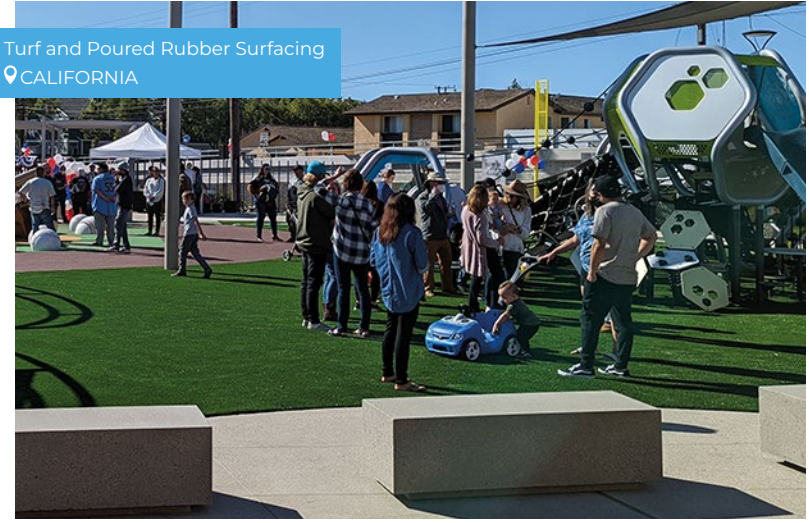

Transforming Community Spaces

with innovative, safer surfaces and bringing style to public parks and playgrounds.